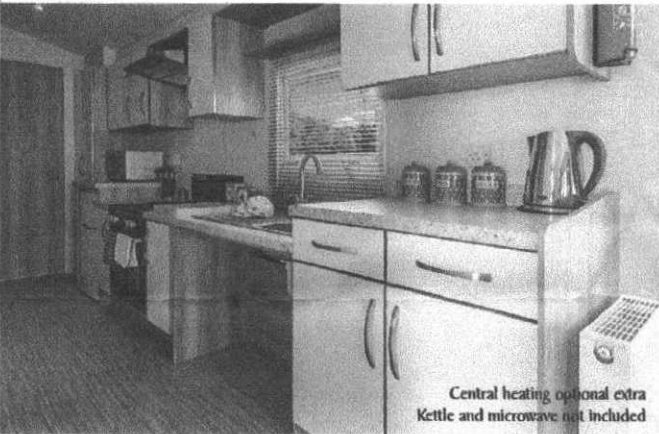

Wheelchair Friendly

RIO GOLD

Duvet cover and pillowcase optional extras

Central heating optional extra
Kettle and microwave not included

35 X 12 2 BEDROOM SLEEPS 6 WHEELCHAIR FRIENDLY

ICON KEY

- | | | | |
|----------------------|---|----------|-----------------|
| TV Space | Gas Fire | Cooker | Microwave Space |
| Fridge-Freezer Space | Fold-out bed | Wardrobe | Sliding Door |
| Boiler | Zonal MP3 system control panel (option) | | |

- Wide-access, low threshold exterior doors
- Low-level sink and cooker in wide-access galley kitchen
- Sliding bedroom and shower room doors
- Full wet room with one piece fibreglass floor tray. Includes fold-out seat, support handles and shower curtain
- Portable helper frame (designed to assist with manoeuvring into the seated position)
- Wide single beds (kingsize bed as an option)