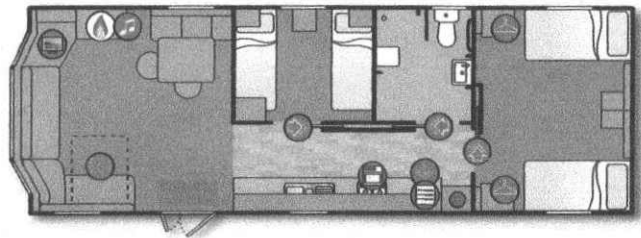

Wheelchair Friendly

RIO GOLD

Duvet cover and pillowcase optional extras

Central heating optional extra
Kettle and microwave not included

35 X 12 2 BEDROOM SLEEPS 6 WHEELCHAIR FRIENDLY

ICON KEY

- | | | | |
|----------------------|---|----------|-----------------|
| TV Space | Gas Fire | Cooker | Microwave Space |
| Fridge-Freezer Space | Fold-out bed | Wardrobe | Sliding Door |
| Boiler | Zonal MP3 system control panel (option) | | |

- Wide-access, low threshold exterior doors
- Low-level sink and cooker in wide-access galley kitchen
- Sliding bedroom and shower room doors
- Full wet room with one piece fibreglass floor tray. Includes fold-out seat, support handles and shower curtain
- Portable helper frame (designed to assist with manoeuvring into the seated position)
- Wide single beds (kingsize bed as an option)