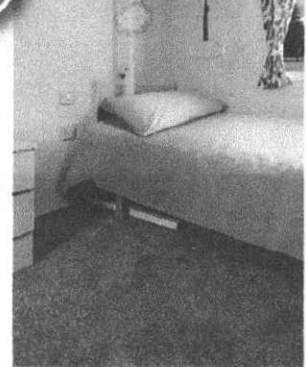

Wheelchair Friendly

RIO GOLD

Duvet cover and pillowcase optional extras

Central heating optional extra
Kettle and microwave not included

35 X 12 2 BEDROOM SLEEPS 6 WHEELCHAIR FRIENDLY

ICON KEY

- | | | | |
|----------------------|---|----------|-----------------|
| TV Space | Gas Fire | Cooker | Microwave Space |
| Fridge-Freezer Space | Fold-out bed | Wardrobe | Sliding Door |
| Boiler | Zonal MP3 system control panel (option) | | |

- Wide-access, low threshold exterior doors
- Low-level sink and cooker in wide-access galley kitchen
- Sliding bedroom and shower room doors
- Full wet room with one piece fibreglass floor tray. Includes fold-out seat, support handles and shower curtain
- Portable helper frame (designed to assist with manoeuvring into the seated position)
- Wide single beds (kingsize bed as an option)