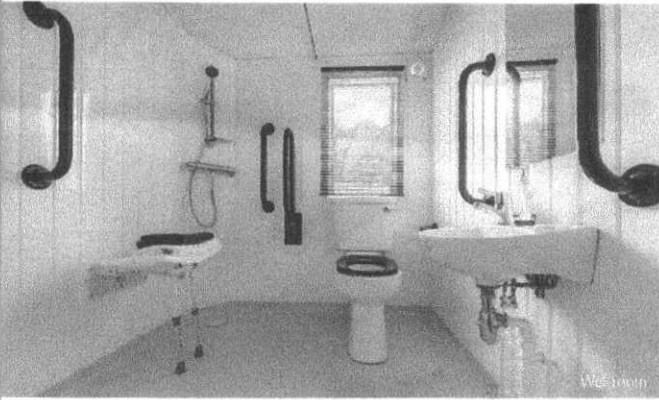

Wheelchair Friendly

RIO GOLD

Duvet cover and pillowcase optional extras

Central heating optional extra
Kettle and microwave not included

35 X 12 2 BEDROOM SLEEPS 6 WHEELCHAIR FRIENDLY

ICON KEY

- | | | | |
|----------------------|---|----------|-----------------|
| TV Space | Gas Fire | Cooker | Microwave Space |
| Fridge-Freezer Space | Fold-out bed | Wardrobe | Sliding Door |
| Boiler | Zonal MP3 system control panel (option) | | |

Specifically designed to provide wheelchair users and their families with a safe, easy access, functional but relaxing holiday space, this version of the Rio Gold delivers all of the benefits of the standard model with the following added features:

- Wide-access, low threshold exterior doors
- Low-level sink and cooker in wide-access galley kitchen
- Sliding bedroom and shower room doors
- Full wet room with one piece fibreglass floor tray. Includes fold-out seat, support handles and shower curtain
- Portable helper frame (designed to assist with manoeuvring into the seated position)
- Wide single beds (kingsize bed as an option)